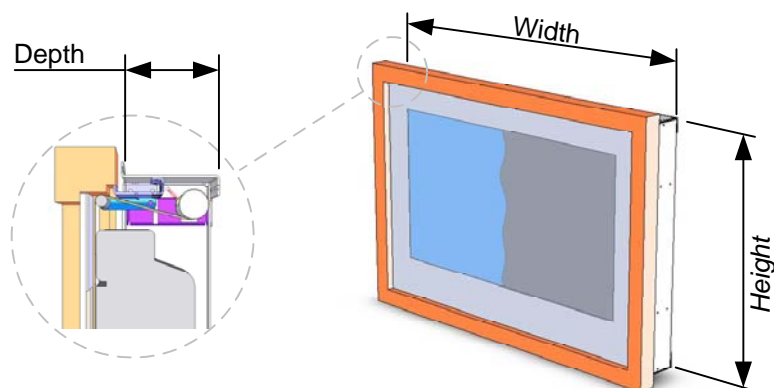

Specification

The Keekin' Glass range offers a new and unique Mirror and Artwork product which will allow any plasma or LCD to disappear when switched off. Its bespoke design is available for three standard screen sizes (32", 42" & 50") with a choice of frames. You now only require a 4 inch depth (100 mm) to mount the unit in-wall. Also it is the only Mirror and Picture product on the market to have the 'Natural-Vent' system that means no internal wall ventilation routes are required.

Keekin' Glass + Art – 'K43' for Screen up to 43"

Required Recess Dimensions
Width (i/s) 1215 mm x Depth (i/s) 100 mm x Height (i/s) 805 mm

Keekin' Glass + Art – 'Muckle' for Screen up to 50"

Required Recess Dimensions
Width (i/s) 1425 mm x Depth (i/s) 125 mm x Height (i/s) 860 mm

Keekin' Glass + Art – 'Muckle Great' for Screen up to 60"

Required Recess Dimensions
Width (i/s) 1640 mm x Depth (i/s) 150 mm x Height (i/s) 1000 mm

triCUSTOM[®]

+44 (0) 141 445 4195
info@tricustom.co.uk
www.tricustom.co.uk