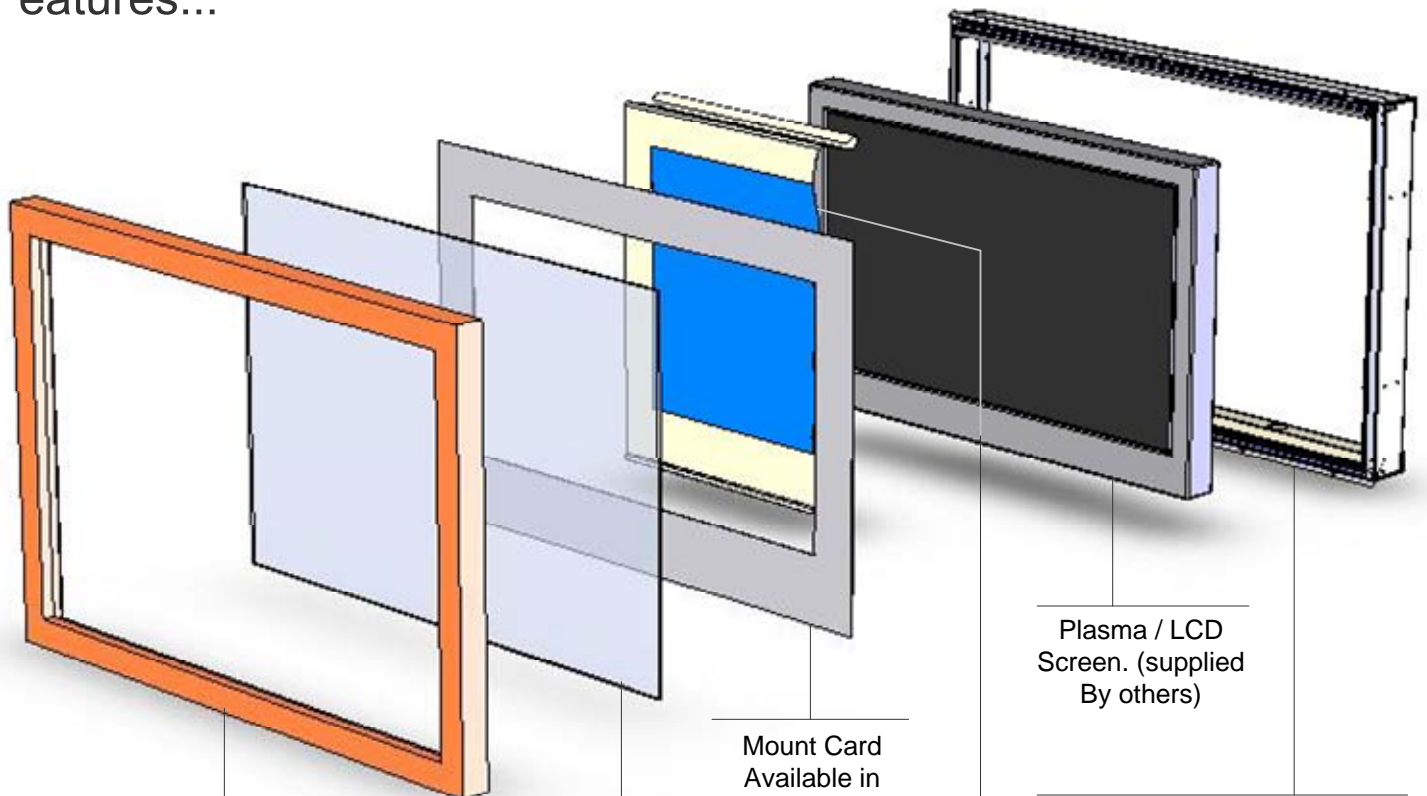

Specification

The Keekin' Glass range offers a new and unique Mirror and Artwork product which will allow any plasma or LCD to disappear when switched off. Its bespoke design is available for three standard screen sizes (32", 42" & 50") with a choice of frames. You now only require a 4 inch depth (100 mm) to mount the unit in-wall. Also it is the only Mirror and Picture product on the market to have the 'Natural-Vent' system that means no internal wall ventilation routes are required.

Keekin' Glass + Art – 'Muckle Great' for Screen up to 60"

Required Recess Dimensions
Width (i/s) 1640 mm x Depth (i/s) 150 mm x Height (i/s) 1000 mm

triCUSTOM[®]

+44 (0) 141 445 4195
info@tricustom.co.uk
www.tricustom.co.uk

Keekin'...

Features...

Plasma / LCD
Screen. (supplied
By others)

Mount Card
Available in
Six standard
Colours. *

Powder coated aluminium
mounting chassis with the
'Natural - Air flow' System.

Frame box section are
Available in several
standard finished.

Keekin' Glass uses a motorized blackout blind with
a silk vinyl material to mask the screen's casing and
branding from view. Creating a seamless mirror
once down (IR Controlled)

Keekin' Artwork uses a textured canvas material
that has been specially designed for the digital
printing process. Please supply your landscaped
artwork with a minimum picture resolution < 300dpi.
Example site - www.pixoi.com